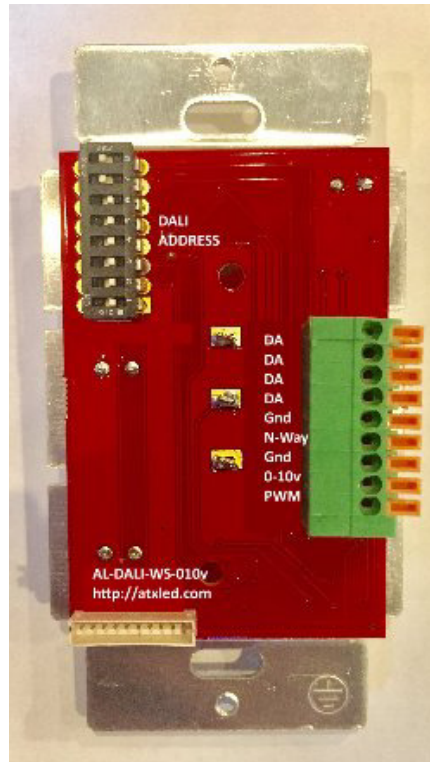

AL-WS-010v
0-10v driver