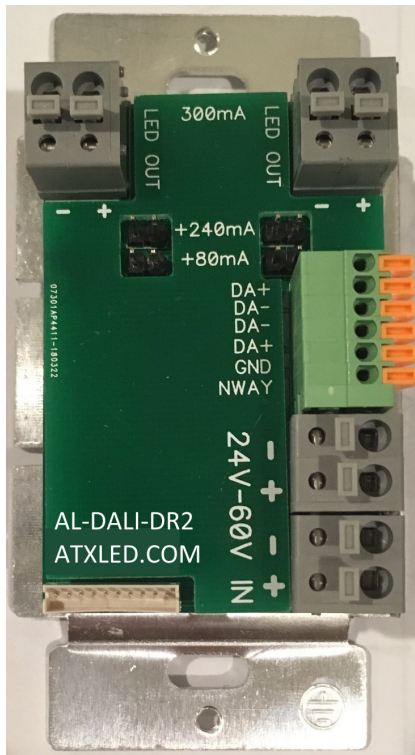

Compatible DALI Products

AL-WS-DR2
50 watt