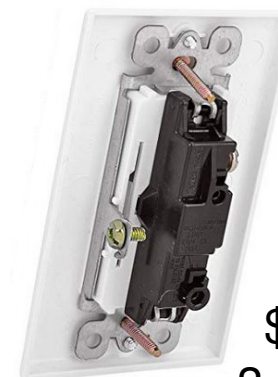

Wiring the PWS-POE-DALI

PoE wall switch with LED driver and DALI control

See <https://atxled.com/pdf/> for more details

Passive PoE / LED for 1 room

1 to 4 P023R6 LEDs

Awg 18

\$1
Door Switch

Power for 20 Leds

Cat-5e

PWS-POE-DALI

\$2
3-Way

802.3at / LED for 1 room

1 to 4 P023R6 LEDs

Awg 18

Power for 20 Leds

Cat-5e