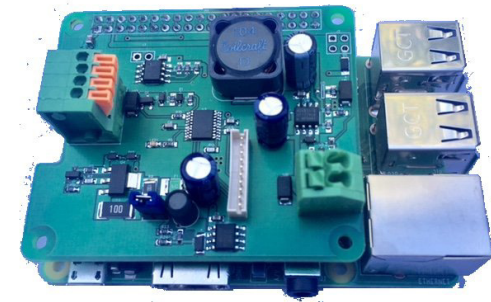

PWS-AT-WiFi

Cloud

PoE LED Panel

\$1
Door Switch

Power for 4 Panels

Cat-5e

PWS-POE-DALI

\$2
3-Way

Compatible DALI Products

AL-WS-DR2
50 watt

AL-WS-010v
0-10v driver

Tunable White
Driver

AL-DALI-PI
Cloud Interface